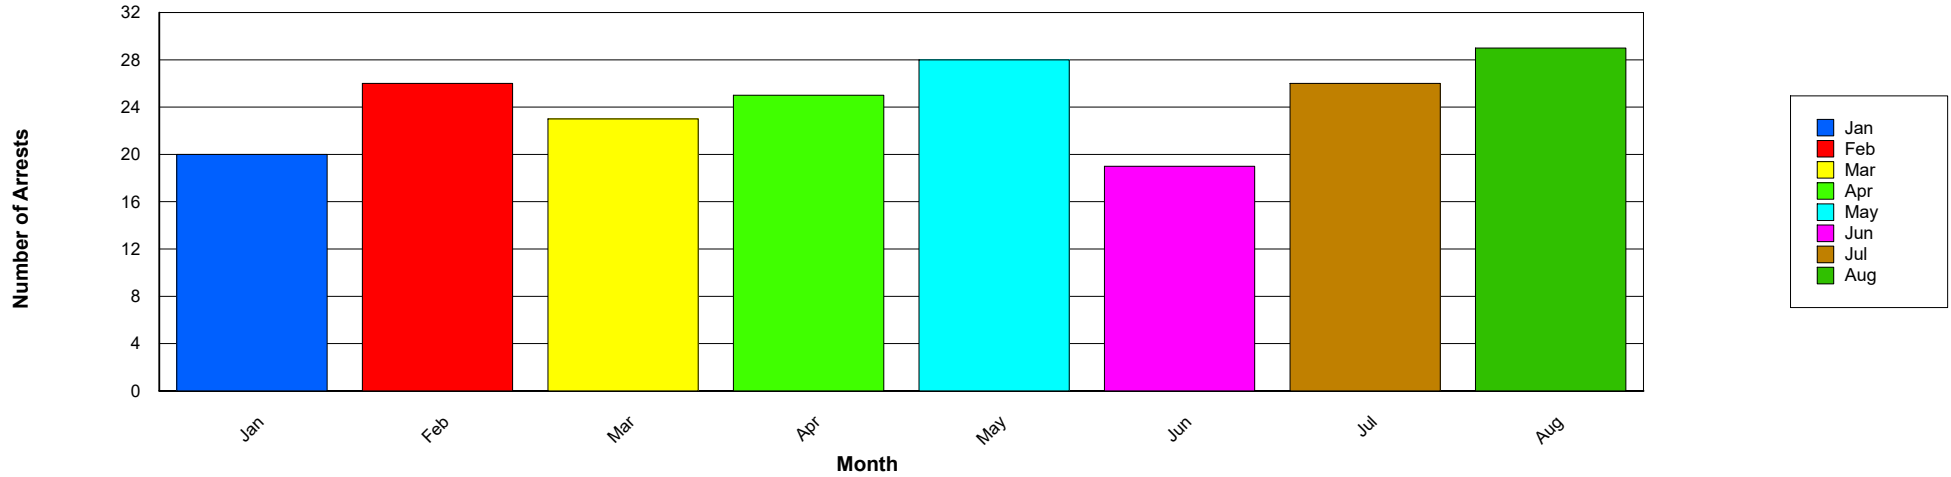

SIOUX COUNTY SHERIFF'S OFFICE

Monthly Comparison of Arrests

01/01/2023 thru 08/31/2023

Count of Arrest per Month

	Jan	Feb	Mar	Apr	May	Jun	Jul	Aug	Total
-	0	0	1	0	0	0	0	0	1
11A-Forcible Rape	1	0	2	1	0	1	1	0	6
13A-Aggravated Assault	4	3	1	1	1	1	2	2	15
13B-Simple Assault	1	0	1	2	1	1	0	2	8
13C-Intimidation	0	0	0	0	0	0	1	0	1
23H-Other Larceny	0	1	0	0	0	1	0	0	2
240-Motor Vehicle Theft	0	0	0	0	0	0	1	7	8
250-Counterfeit/Forgery	0	0	0	1	0	1	0	0	2
26A-Swindle/Confidence	1	2	1	0	0	0	0	2	6
290-Vandalism	0	0	0	0	1	0	0	0	1
35A-Drug/Narc Violation	1	5	2	5	3	2	4	1	23
90D-Drive Under Infl	6	6	4	10	7	2	6	5	46

	Jan	Feb	Mar	Apr	May	Jun	Jul	Aug	Total
90F-Nonviol Family Off	0	0	1	0	0	0	0	1	2
90J-Trespassing	0	0	1	0	0	0	0	0	1
90Z-All Other Offenses	5	5	4	4	7	4	5	7	41
INFO-INFORMATION	1	4	5	1	8	6	6	2	33
Total	20	26	23	25	28	19	26	29	196