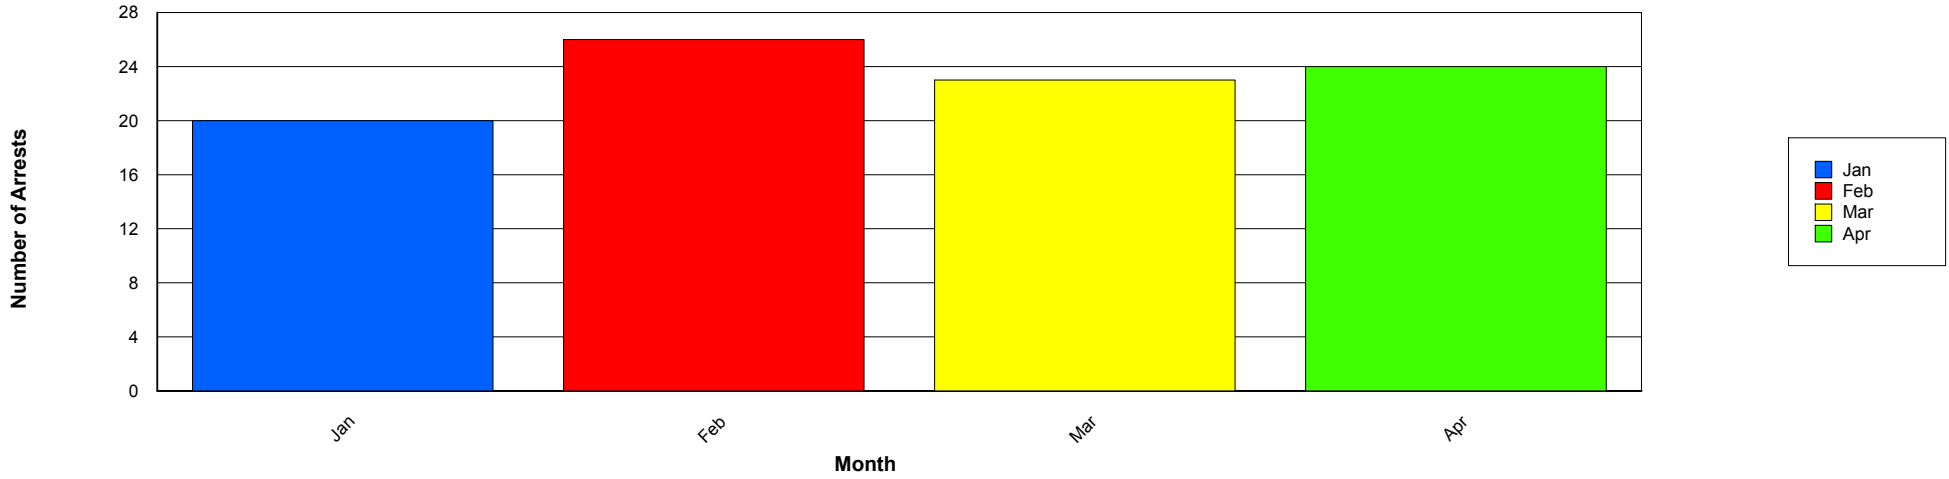

SIOUX COUNTY SHERIFF'S OFFICE

Monthly Comparison of Arrests

01/01/2023 thru 04/30/2023

Count of Arrest per Month

	Jan	Feb	Mar	Apr	Total
-	0	0	1	0	1
11A-Forcible Rape	1	0	2	1	4
13A-Aggravated Assault	4	3	1	1	9
13B-Simple Assault	1	0	1	2	4
23H-Other Larceny	0	1	0	0	1
250-Counterfeit/Forgery	0	0	0	1	1
26A-Swindle/Confidence	1	2	1	0	4
35A-Drug/Narc Violation	1	5	2	5	13
90D-Drive Under Infl	6	6	4	9	25
90F-Nonviol Family Off	0	0	1	0	1
90J-Trespassing	0	0	1	0	1
90Z-All Other Offenses	5	5	4	4	18