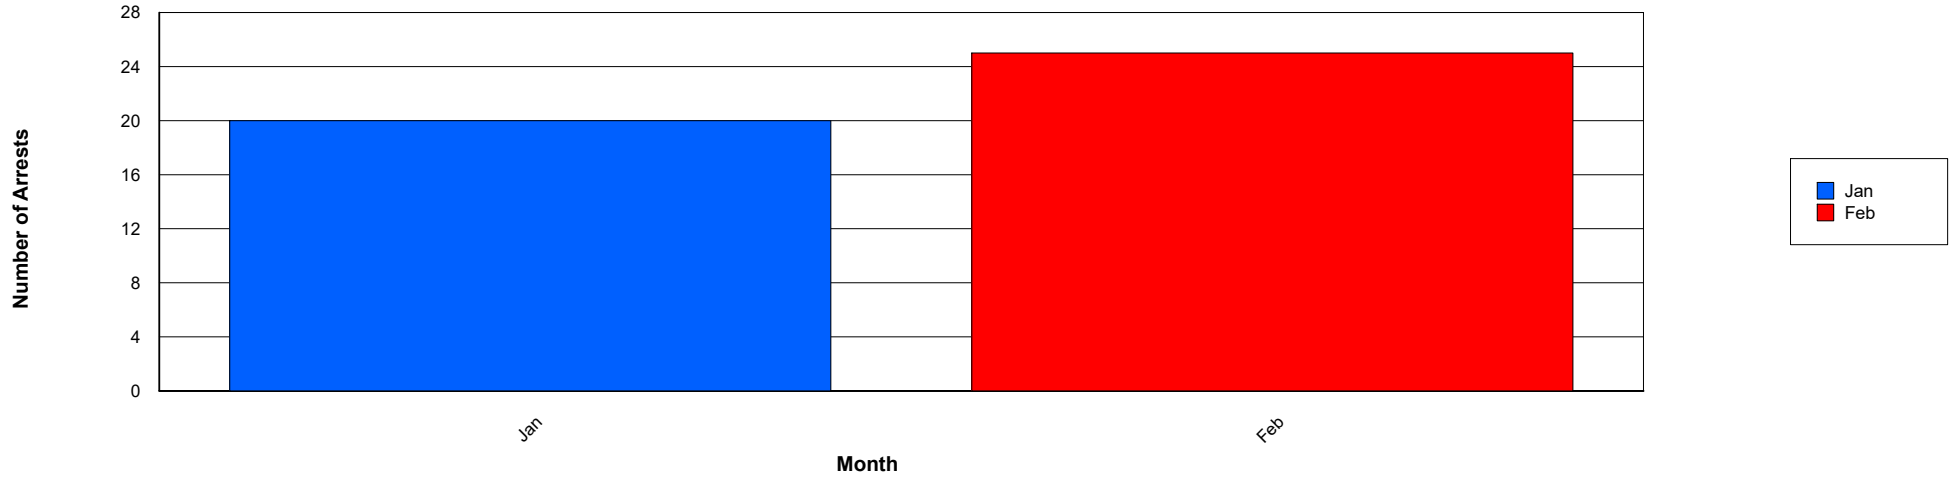

SIOUX COUNTY SHERIFF'S OFFICE
Monthly Comparison of Arrests

01/01/2023 thru 02/28/2023

Count of Arrest per Month

	Jan	Feb	Total
11A-Forcible Rape	1	0	1
13A-Aggravated Assault	4	3	7
13B-Simple Assault	1	0	1
26A-Swindle/Confidence	1	2	3
35A-Drug/Narc Violation	1	5	6
90D-Drive Under Infl	6	6	12
90Z-All Other Offenses	5	5	10
INFO-INFORMATION	1	4	5
Total	20	25	45