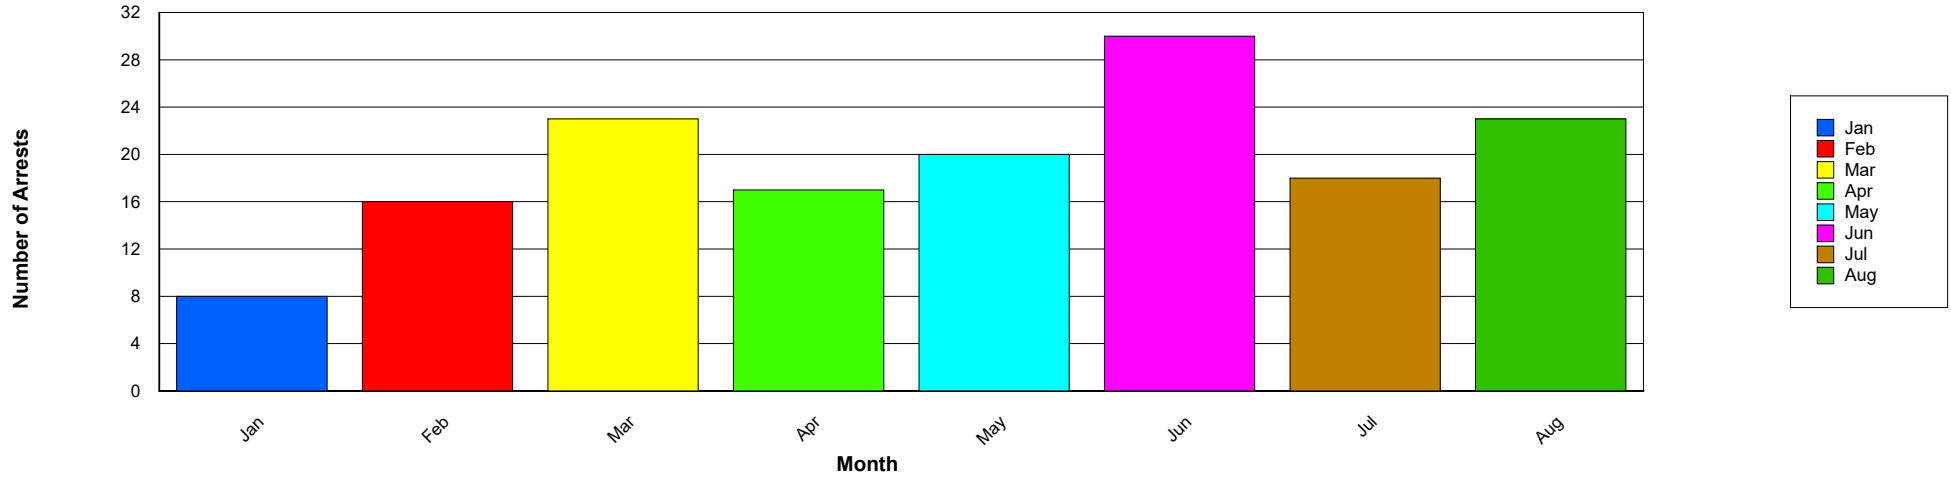

SIOUX COUNTY SHERIFF'S OFFICE

Monthly Comparison of Arrests

01/01/2022 thru 08/31/2022

Count of Arrest per Month

	Jan	Feb	Mar	Apr	May	Jun	Jul	Aug	Total
11A-Forcible Rape	1	0	0	1	1	3	0	0	6
13A-Aggravated Assault	2	2	2	0	2	2	1	0	11
13B-Simple Assault	0	0	3	0	0	2	1	0	6
13C-Intimidation	0	0	0	0	0	0	0	1	1
220-Burglary/B&E	0	0	1	0	1	0	0	1	3
23H-Other Larceny	0	1	0	0	0	0	0	0	1
240-Motor Vehicle Theft	0	0	1	0	0	0	0	1	2
250-Counterfeit/Forgery	0	0	0	1	1	0	0	0	2
26A-Swindle/Confidence	0	0	0	4	2	0	0	0	6
26B-Credit/ATM Fraud	0	0	0	0	0	0	1	1	2
290-Vandalism	0	0	0	0	1	0	0	0	1
35A-Drug/Narc Violation	0	0	1	1	2	8	0	2	14

	Jan	Feb	Mar	Apr	May	Jun	Jul	Aug	Total
35B-Drug Equip Violation	0	0	0	0	0	1	0	1	2
520-Weapon Law Violation	0	0	0	0	0	0	1	0	1
90D-Drive Under Infl	1	2	3	4	5	3	6	4	28
90E-Drunkenness	0	0	0	1	0	2	0	0	3
90G-Liquor Law Violation	1	0	0	0	0	0	0	0	1
90Z-All Other Offenses	3	10	9	2	4	8	5	6	47
INFO-INFORMATION	0	1	3	3	1	1	3	6	18
Total	8	16	23	17	20	30	18	23	155