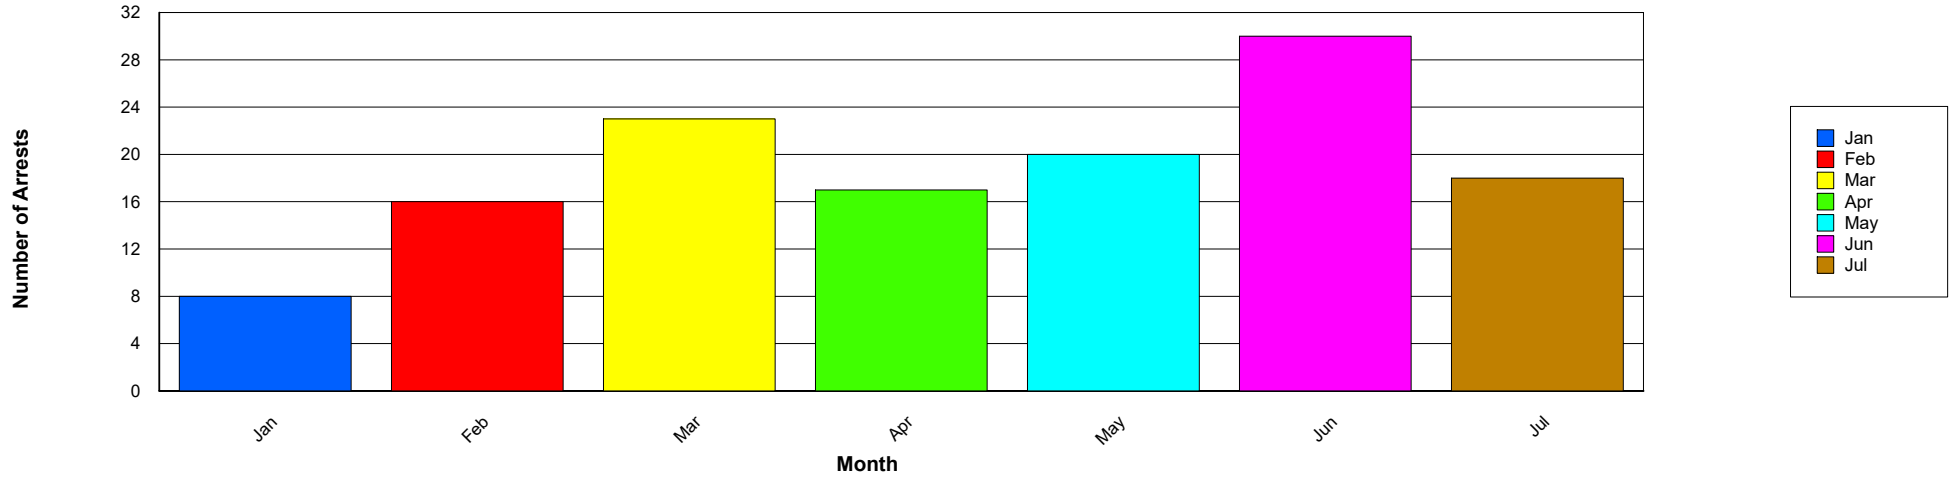

SIOUX COUNTY SHERIFF'S OFFICE
Monthly Comparison of Arrests

01/01/2022 thru 07/31/2022

Count of Arrest per Month

	Jan	Feb	Mar	Apr	May	Jun	Jul	Total
11A-Forcible Rape	1	0	0	1	1	3	0	6
13A-Aggravated Assault	2	2	2	0	2	2	1	11
13B-Simple Assault	0	0	3	0	0	2	1	6
220-Burglary/B&E	0	0	1	0	1	0	0	2
23H-Other Larceny	0	1	0	0	0	0	0	1
240-Motor Vehicle Theft	0	0	1	0	0	0	0	1
250-Counterfeit/Forgery	0	0	0	1	1	0	0	2
26A-Swindle/Confidence	0	0	0	4	2	0	0	6
26B-Credit/ATM Fraud	0	0	0	0	0	0	1	1
290-Vandalism	0	0	0	0	1	0	0	1
35A-Drug/Narc Violation	0	0	1	1	2	8	0	12
35B-Drug Equip Violation	0	0	0	0	0	1	0	1

	Jan	Feb	Mar	Apr	May	Jun	Jul	Total
520-Weapon Law Violation	0	0	0	0	0	0	1	1
90D-Drive Under Infl	1	2	3	4	5	3	7	25
90E-Drunkenness	0	0	0	1	0	2	0	3
90G-Liquor Law Violation	1	0	0	0	0	0	1	2
90Z-All Other Offenses	3	10	9	2	4	8	4	40
INFO-INFORMATION	0	1	3	3	1	1	2	11
Total	8	16	23	17	20	30	18	132