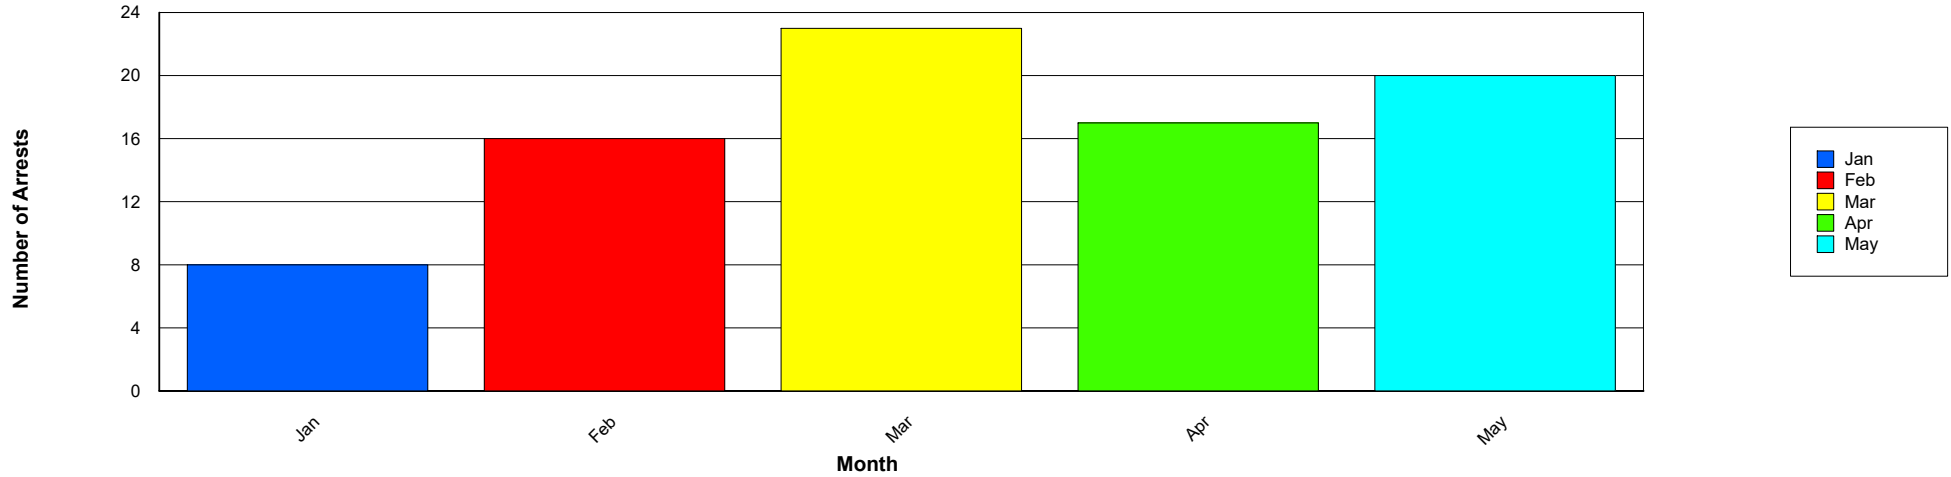

SIOUX COUNTY SHERIFF'S OFFICE

Monthly Comparison of Arrests

01/01/2022 thru 05/31/2022

Count of Arrest per Month

	Jan	Feb	Mar	Apr	May	Total
11A-Forcible Rape	1	0	0	1	1	3
13A-Aggravated Assault	2	2	2	0	2	8
13B-Simple Assault	0	0	3	0	0	3
220-Burglary/B&E	0	0	1	0	1	2
23H-Other Larceny	0	1	0	0	0	1
240-Motor Vehicle Theft	0	0	1	0	0	1
250-Counterfeit/Forgery	0	0	0	1	1	2
26A-Swindle/Confidence	0	0	0	4	2	6
290-Vandalism	0	0	0	0	1	1
35A-Drug/Narc Violation	0	0	1	1	2	4
90D-Drive Under Infl	1	2	3	4	5	15
90E-Drunkenness	0	0	0	1	0	1

	Jan	Feb	Mar	Apr	May	Total
90G-Liquor Law Violation	1	0	0	0	0	1
90Z-All Other Offenses	3	10	9	2	4	28
INFO-INFORMATION	0	1	3	3	1	8
Total	8	16	23	17	20	84