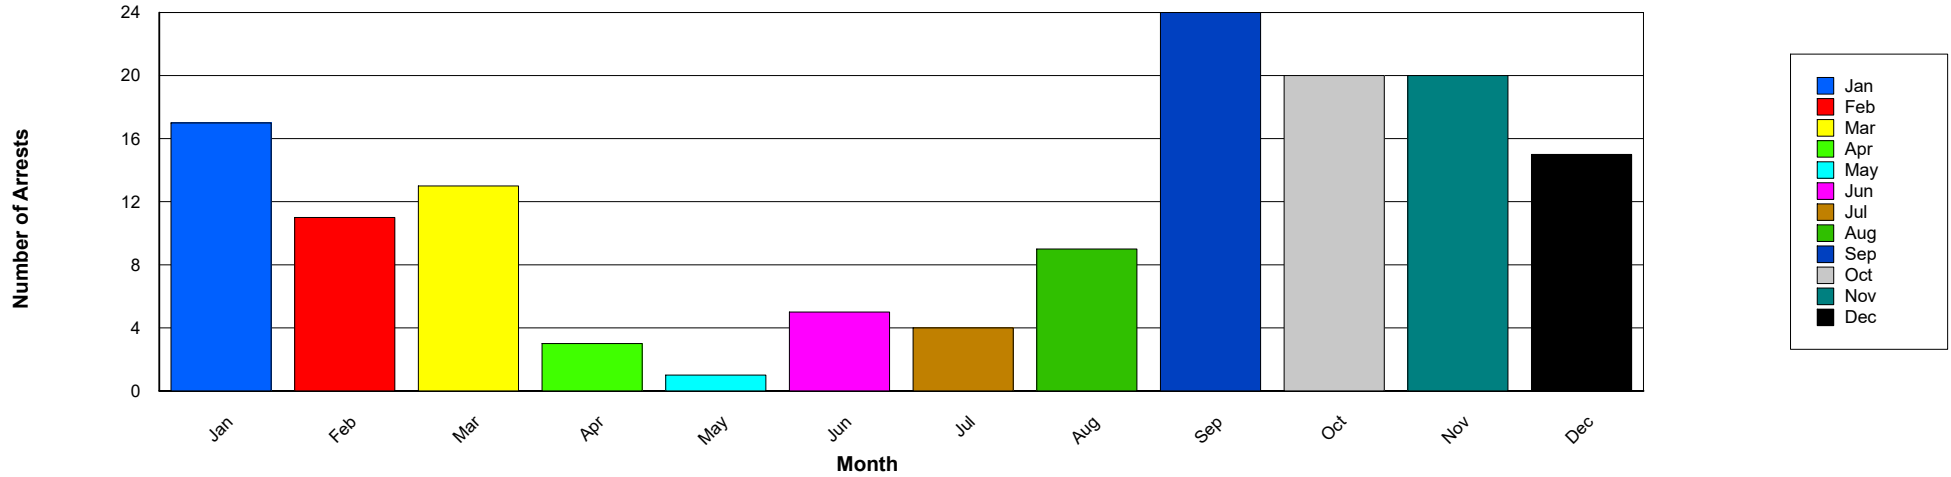

# SIOUX COUNTY SHERIFF'S OFFICE

## Monthly Comparison of Arrests

01/01/2020 thru 12/31/2020

### Count of Arrest per Month

	Jan	Feb	Mar	Apr	May	Jun	Jul	Aug	Sep	Oct	Nov	Dec
09A-Murder/Nonneg Mans	0	0	0	0	1	0	0	0	0	0	0	0
11A-Forcible Rape	0	1	0	0	0	0	0	0	0	0	1	0
13A-Aggravated Assault	1	0	1	0	0	3	2	1	3	1	2	4
13B-Simple Assault	0	0	1	0	0	0	1	2	0	1	0	1
13C-Intimidation	0	0	0	1	0	0	0	0	1	0	1	1
220-Burglary/B&E	1	0	0	0	0	0	0	1	0	0	0	0
23H-Other Larceny	3	0	2	0	0	0	0	0	1	3	1	0
290-Vandalism	0	0	0	0	0	0	0	0	0	2	0	1
35A-Drug/Narc Violation	0	2	1	0	0	0	0	0	3	1	2	0
35B-Drug Equip Violation	0	0	1	0	0	0	0	1	0	0	0	0
370-Porno/Obscene Matl	0	0	0	0	0	1	0	0	0	0	0	0
90D-Drive Under Infl	2	1	3	1	0	0	0	4	4	3	1	4