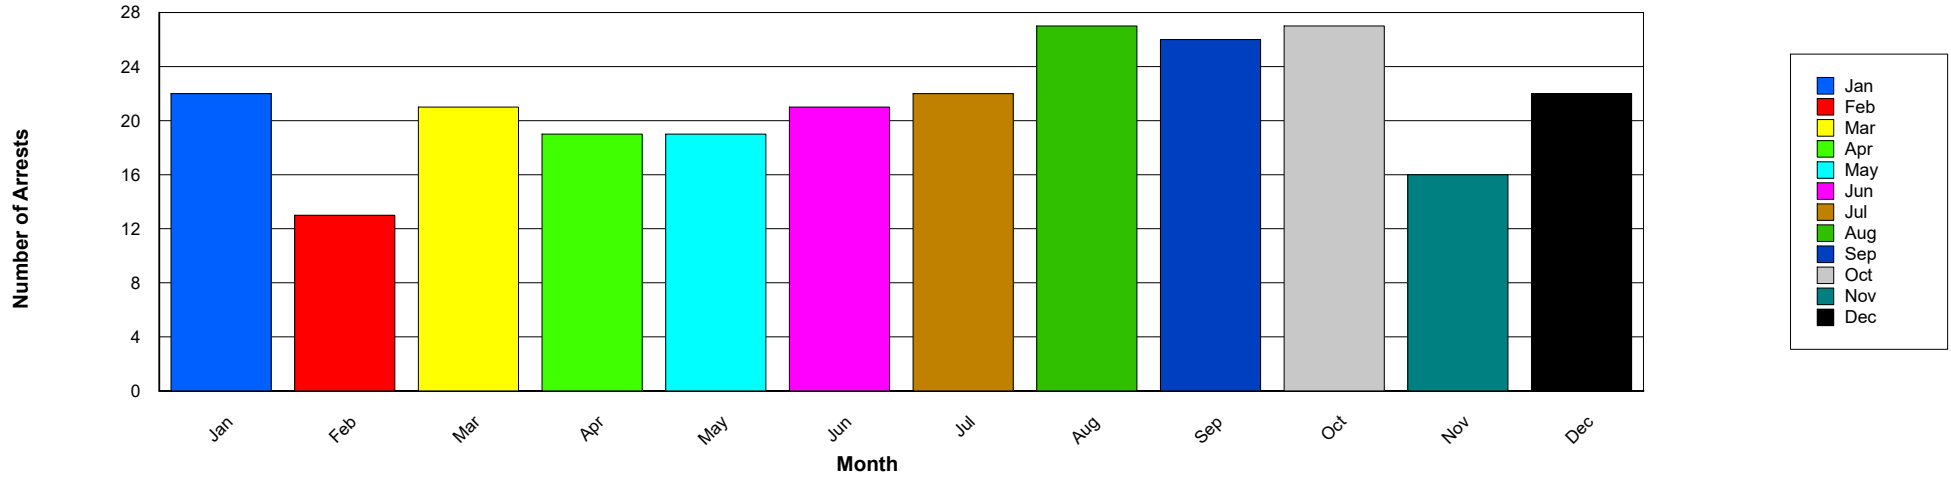

SIOUX COUNTY SHERIFF'S OFFICE

Monthly Comparison of Arrests

01/01/2018 thru 12/31/2018

Count of Arrest per Month

	Jan	Feb	Mar	Apr	May	Jun	Jul	Aug	Sep	Oct	Nov	Dec
11A-Forcible Rape	1	0	1	0	0	0	0	0	1	0	0	0
13A-Aggravated Assault	1	0	4	4	0	4	6	0	3	1	0	3
13B-Simple Assault	1	1	0	0	2	1	0	2	1	1	0	0
13C-Intimidation	0	0	1	0	0	0	0	0	1	1	0	0
23H-Other Larceny	1	0	0	1	0	0	3	1	0	1	2	0
240-Motor Vehicle Theft	1	0	0	0	0	0	0	0	0	0	0	0
26A-Swindle/Confidence	0	0	2	0	1	0	0	0	1	1	0	0
290-Vandalism	2	0	1	1	0	1	0	0	0	0	0	0
35A-Drug/Narc Violation	3	1	1	1	1	1	1	1	1	3	1	3
35B-Drug Equip Violation	0	0	0	1	0	0	0	1	0	0	0	0
370-Porno/Obscene Matl	0	0	0	0	0	0	0	0	0	0	0	1
520-Weapon Law Violation	0	0	0	0	0	0	0	1	0	0	0	0

Total
3
26
9
3
9
1
5
5
18
2
1
1

	Jan	Feb	Mar	Apr	May	Jun	Jul	Aug	Sep	Oct	Nov	Dec
90C-Disorderly Conduct	0	0	0	0	0	1	0	0	0	0	0	0
90D-Drive Under Infl	2	3	3	1	2	1	2	3	3	2	1	4
90E-Drunkenness	0	0	0	0	0	0	0	0	0	0	0	1
90F-Nonviol Family Off	0	0	0	0	0	0	0	0	0	0	0	1
90Z-All Other Offenses	9	7	8	10	12	12	10	18	15	17	12	9
INFO-INFORMATION	1	1	0	0	1	0	0	0	0	0	0	0
Total	22	13	21	19	19	21	22	27	26	27	16	22