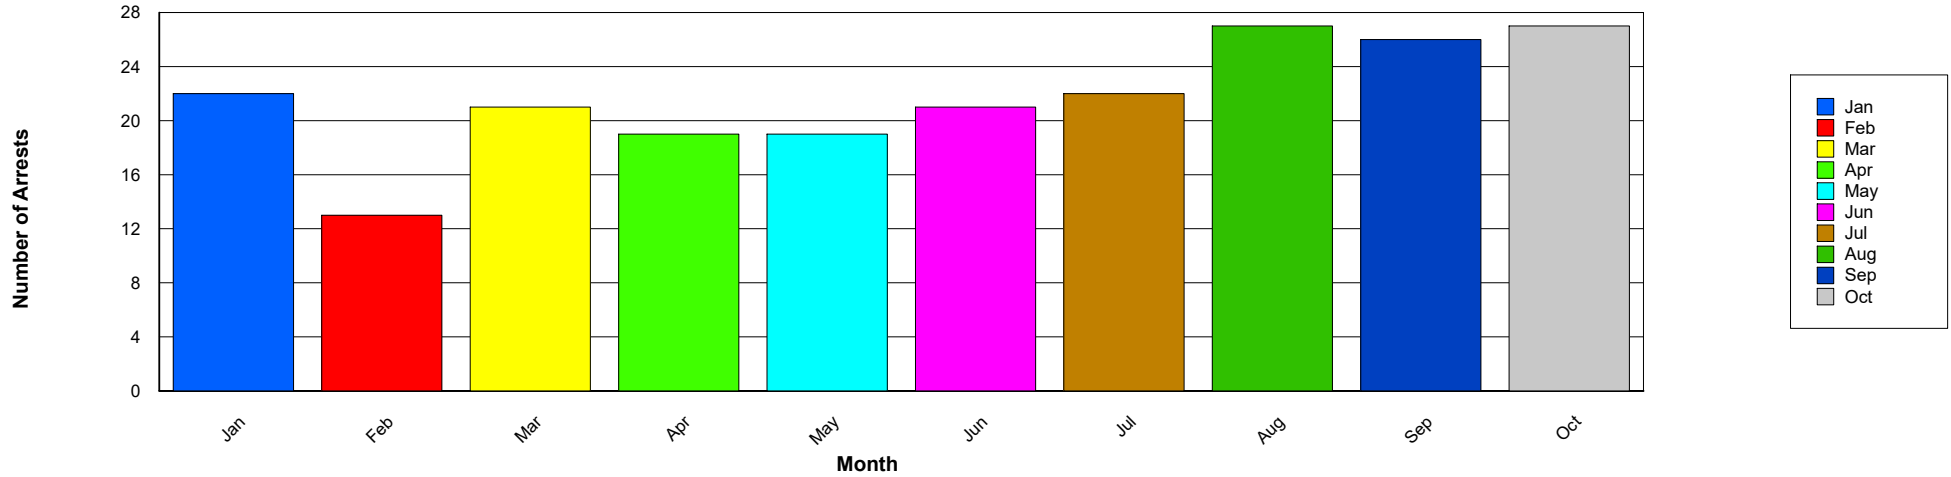

SIOUX COUNTY SHERIFF'S OFFICE

Monthly Comparison of Arrests

01/01/2018 thru 10/31/2018

Count of Arrest per Month

	Jan	Feb	Mar	Apr	May	Jun	Jul	Aug	Sep	Oct	Total
11A-Forcible Rape	1	0	1	0	0	0	0	0	1	0	3
13A-Aggravated Assault	1	0	4	4	0	4	6	0	3	1	23
13B-Simple Assault	1	1	0	0	2	1	0	2	1	1	9
13C-Intimidation	0	0	1	0	0	0	0	0	1	1	3
23H-Other Larceny	1	0	0	1	0	0	3	1	0	1	7
240-Motor Vehicle Theft	1	0	0	0	0	0	0	0	0	0	1
26A-Swindle/Confidence	0	0	2	0	1	0	0	0	1	1	5
290-Vandalism	2	0	1	1	0	1	0	0	0	0	5
35A-Drug/Narc Violation	3	1	1	1	1	1	1	1	1	3	14
35B-Drug Equip Violation	0	0	0	1	0	0	0	1	0	0	2
520-Weapon Law Violation	0	0	0	0	0	0	0	1	0	0	1
90C-Disorderly Conduct	0	0	0	0	0	1	0	0	0	0	1

	Jan	Feb	Mar	Apr	May	Jun	Jul	Aug	Sep	Oct	Total
90D-Drive Under Infl	2	3	3	1	2	1	2	3	3	2	22
90Z-All Other Offenses	9	7	8	10	12	12	10	18	15	17	118
INFO-INFORMATION	1	1	0	0	1	0	0	0	0	0	3
Total	22	13	21	19	19	21	22	27	26	27	217