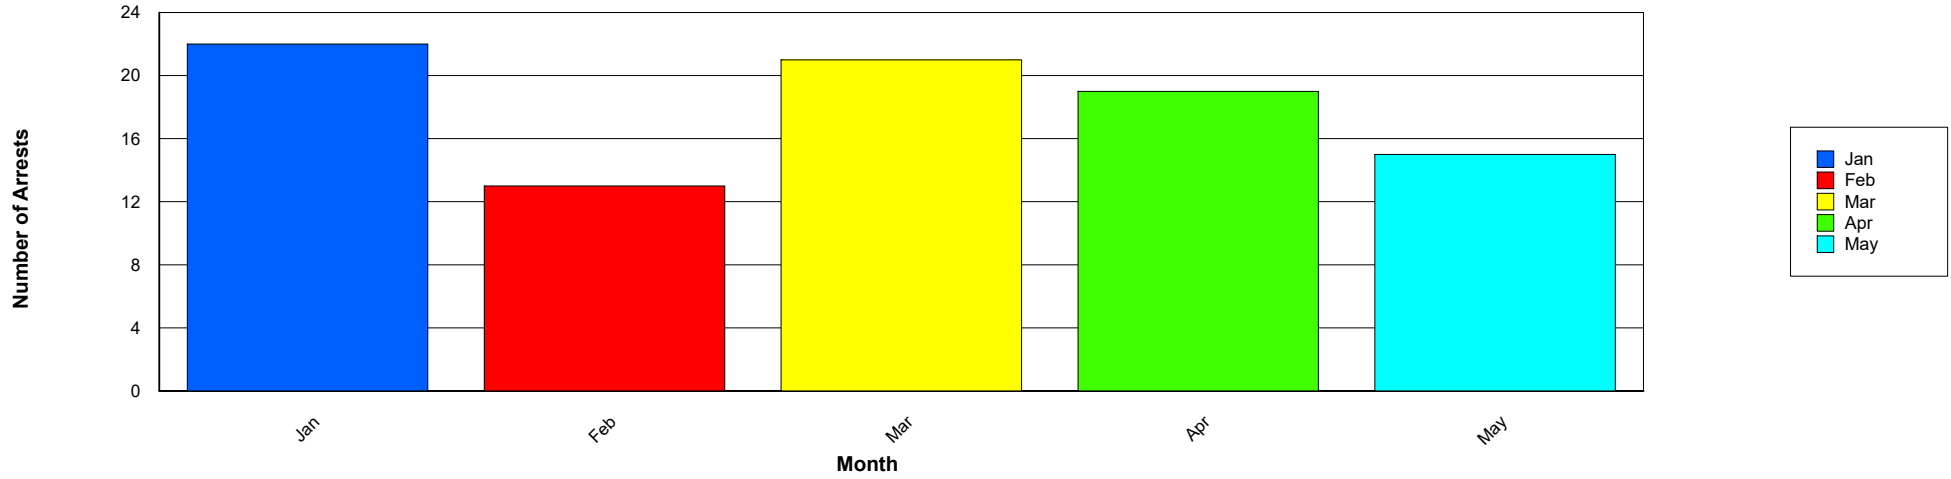

**SIOUX COUNTY SHERIFF'S OFFICE**  
**Monthly Comparison of Arrests**

01/01/2018 thru 05/31/2018

**Count of Arrest per Month**

	Jan	Feb	Mar	Apr	May	Total
11A-Forcible Rape	1	0	1	0	0	2
13A-Aggravated Assault	1	0	4	4	0	9
13B-Simple Assault	1	1	0	0	2	4
13C-Intimidation	0	0	1	0	0	1
23H-Other Larceny	1	0	0	1	0	2
240-Motor Vehicle Theft	1	0	0	0	0	1
26A-Swindle/Confidence	0	0	2	0	1	3
290-Vandalism	2	0	1	1	0	4
35A-Drug/Narc Violation	3	1	1	1	1	7
35B-Drug Equip Violation	0	0	0	1	0	1
90D-Drive Under Infl	2	3	3	1	2	11
90Z-All Other Offenses	9	7	8	10	8	42

	Jan	Feb	Mar	Apr	May	Total
INFO-INFORMATION	<b>1</b>	<b>1</b>	<b>0</b>	<b>0</b>	<b>1</b>	<b>3</b>
Total	<b>22</b>	<b>13</b>	<b>21</b>	<b>19</b>	<b>15</b>	<b>90</b>