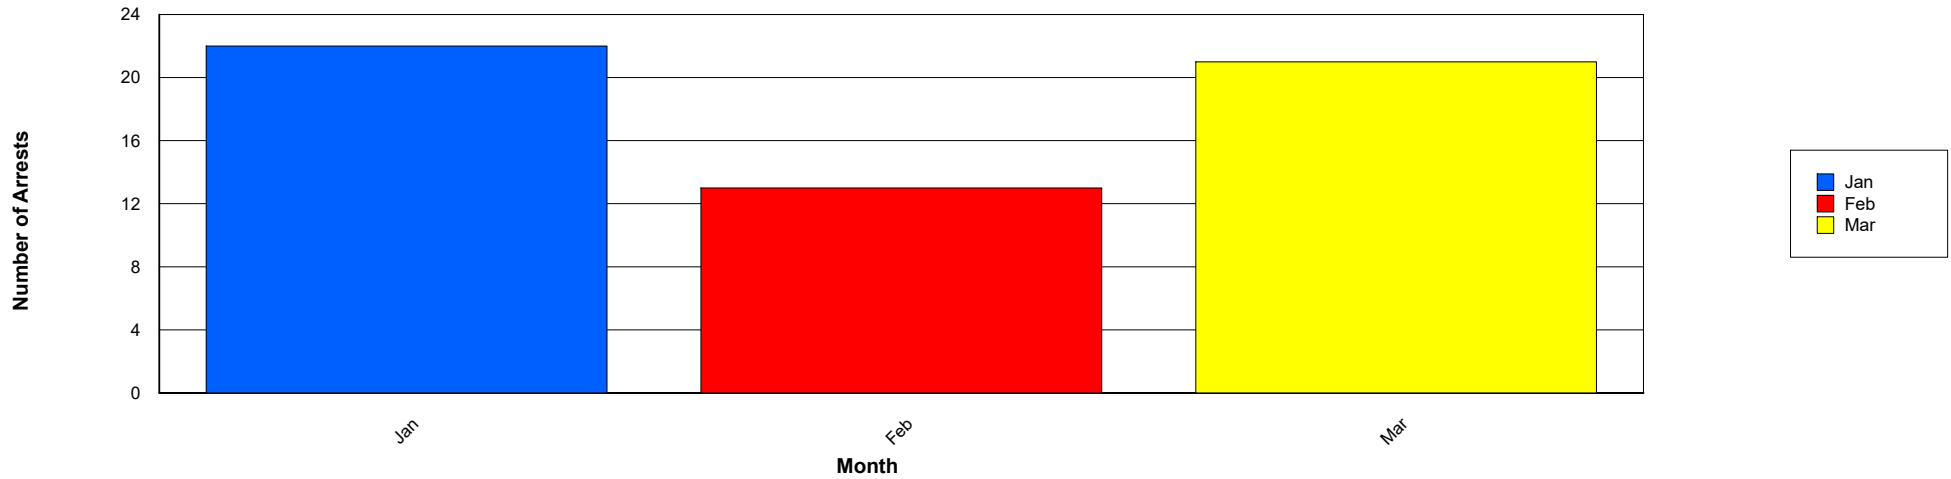

**SIOUX COUNTY SHERIFF'S OFFICE**  
**Monthly Comparison of Arrests**

01/01/2018 thru 03/31/2018

**Count of Arrest per Month**

	Jan	Feb	Mar	Total
11A-Forcible Rape	1	0	1	2
13A-Aggravated Assault	1	0	4	5
13B-Simple Assault	1	1	0	2
13C-Intimidation	0	0	1	1
23H-Other Larceny	1	0	0	1
240-Motor Vehicle Theft	1	0	0	1
26A-Swindle/Confidence	0	0	2	2
290-Vandalism	2	0	1	3
35A-Drug/Narc Violation	3	1	1	5
90D-Drive Under Infl	2	3	3	8
90Z-All Other Offenses	9	7	8	24
INFO-INFORMATION	1	1	0	2

	Jan	Feb	Mar	Total
Total	<b>22</b>	<b>13</b>	<b>21</b>	<b>56</b>