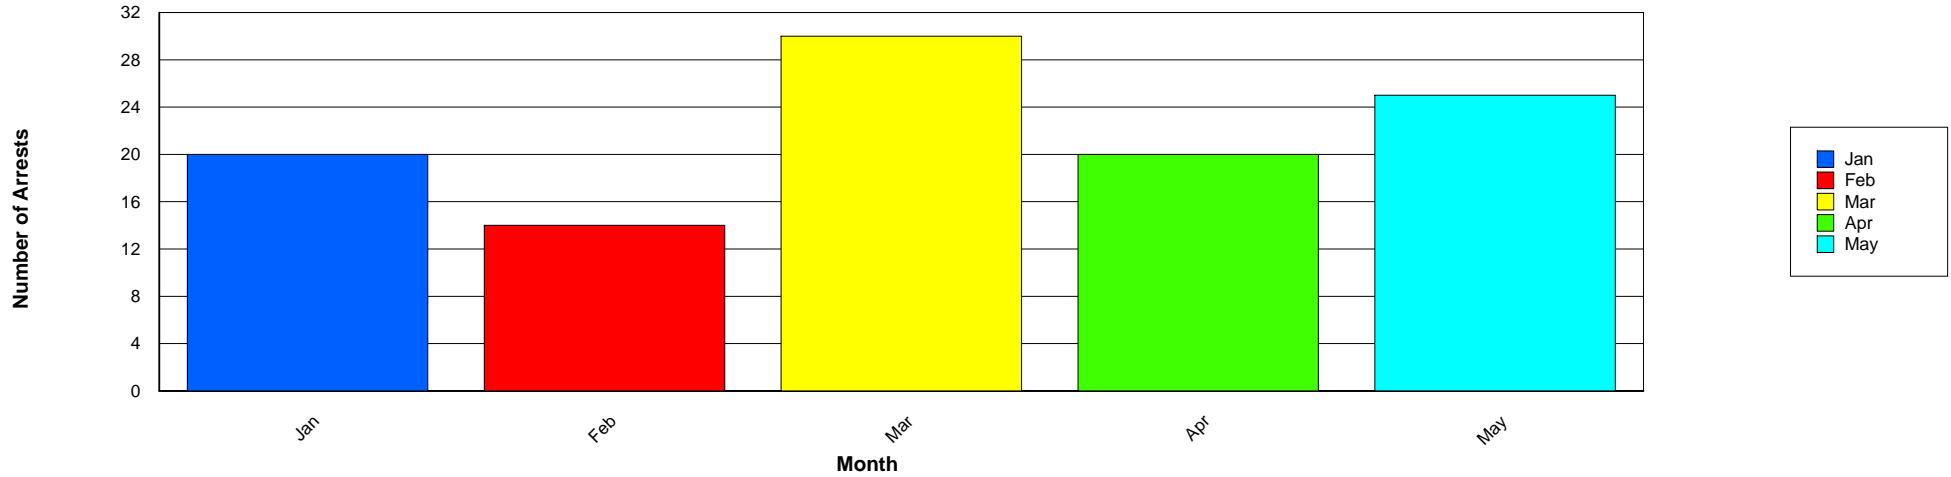

SIOUX COUNTY SHERIFF'S OFFICE

Monthly Comparison of Arrests

01/01/2017 thru 05/31/2017

Count of Arrest per Month

	Jan	Feb	Mar	Apr	May	Total
13A-Aggravated Assault	0	0	4	0	3	7
13C-Intimidation	1	0	3	1	1	6
23H-Other Larceny	0	1	0	0	1	2
250-Counterfeit/Forgery	1	0	0	0	2	3
26A-Swindle/Confidence	0	0	0	0	1	1
35A-Drug/Narc Violation	1	0	2	2	2	7
370-Porno/Obscene Matl	1	0	0	0	0	1
520-Weapon Law Violation	0	0	0	1	0	1
90D-Drive Under Infl	5	3	6	2	4	20
90Z-All Other Offenses	11	10	15	12	9	57
INFO-INFORMATION	0	0	0	2	2	4
Total	20	14	30	20	25	109