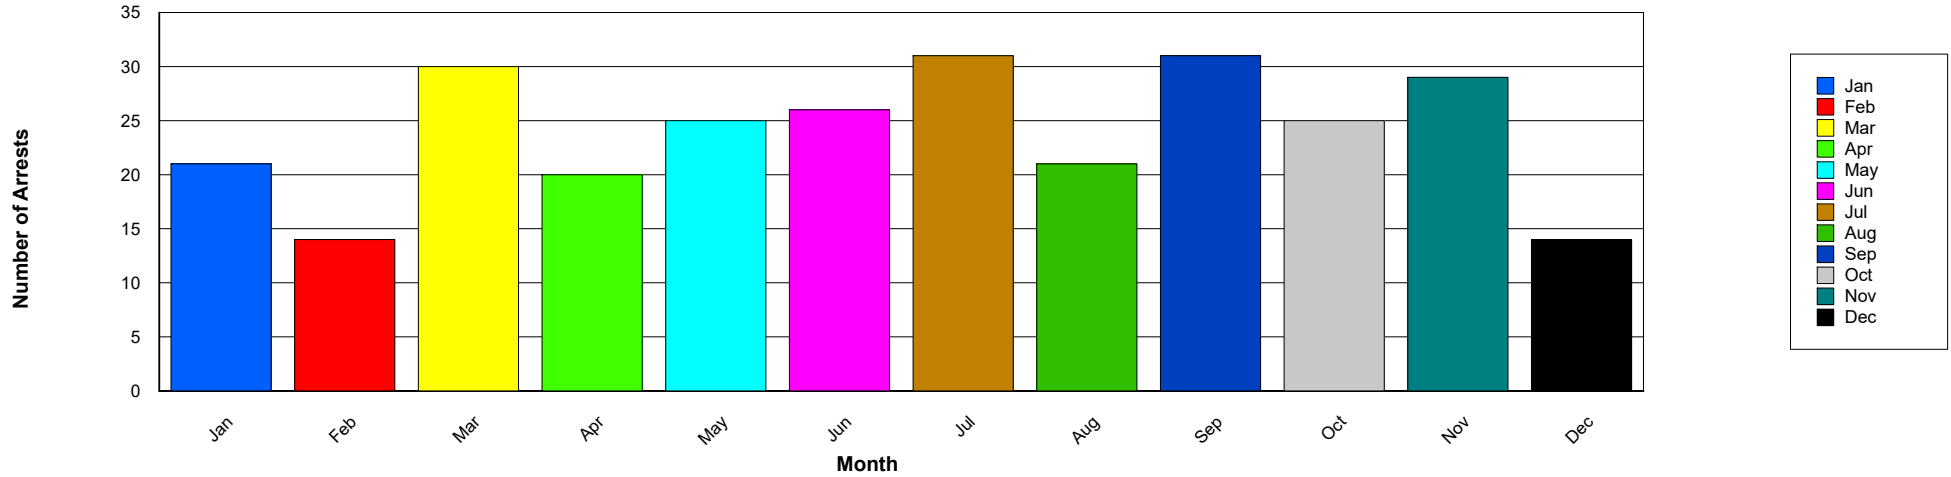

# SIOUX COUNTY SHERIFF'S OFFICE

## Monthly Comparison of Arrests

01/01/2017 thru 12/31/2017

### Count of Arrest per Month

	Jan	Feb	Mar	Apr	May	Jun	Jul	Aug	Sep	Oct	Nov	Dec
11A-Forcible Rape	0	0	0	0	0	0	0	0	0	0	1	0
11D-Forcible Fondling	0	0	0	0	0	0	0	0	1	0	0	0
13A-Aggravated Assault	1	0	4	0	3	1	1	1	1	1	2	1
13B-Simple Assault	0	0	0	0	0	1	1	1	0	0	0	0
13C-Intimidation	1	0	3	1	1	0	0	1	0	1	0	0
220-Burglary/B&E	0	0	0	0	0	0	1	0	0	0	0	0
23H-Other Larceny	0	1	0	0	1	2	1	1	0	1	2	2
240-Motor Vehicle Theft	0	0	0	0	0	0	0	0	1	1	0	0
250-Counterfeit/Forgery	1	0	0	0	2	0	1	0	0	0	0	0
26A-Swindle/Confidence	0	0	0	0	1	0	0	0	0	0	1	0
35A-Drug/Narc Violation	1	0	2	2	2	3	3	1	6	3	3	0
35B-Drug Equip Violation	0	0	0	0	0	0	0	0	0	2	0	0