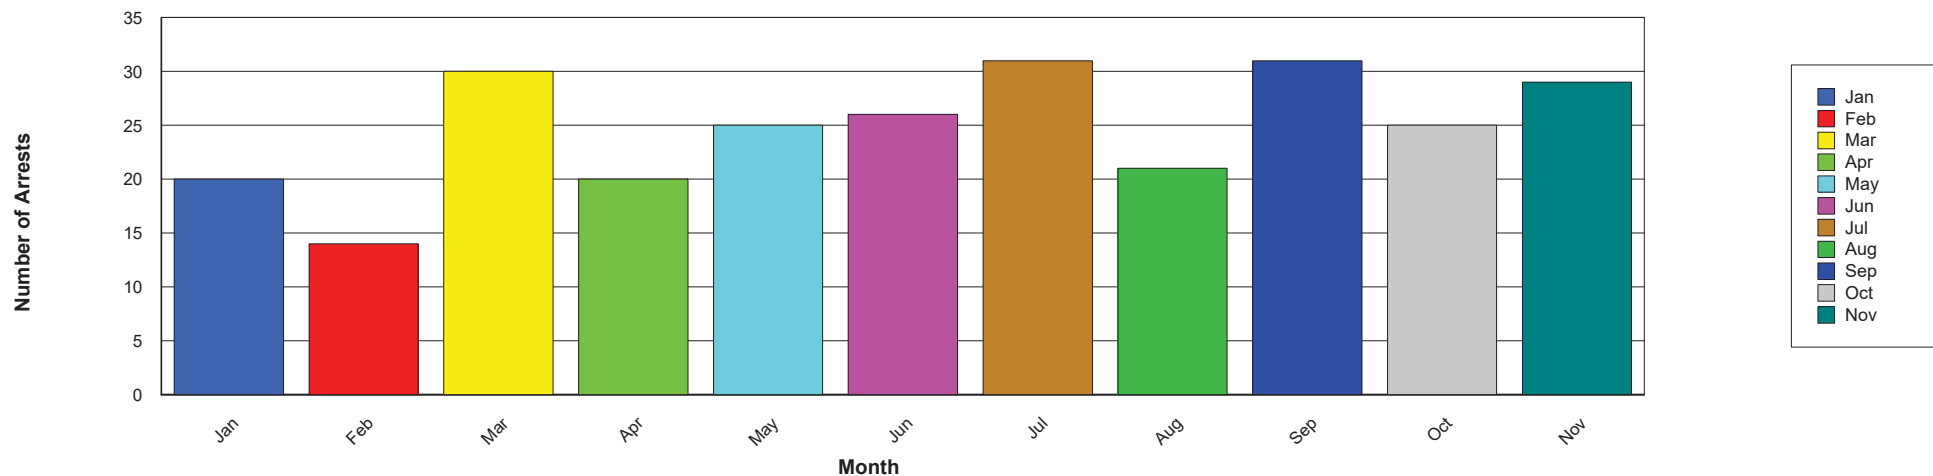

SIOUX COUNTY SHERIFF'S OFFICE

Monthly Comparison of Arrests

01/01/2017 thru 11/30/2017

Count of Arrest per Month

	Jan	Feb	Mar	Apr	May	Jun	Jul	Aug	Sep	Oct	Nov	Total
11A-Forcible Rape	0	0	0	0	0	0	0	0	0	0	1	1
11D-Forcible Fondling	0	0	0	0	0	0	0	0	1	0	0	1
13A-Aggravated Assault	0	0	4	0	3	1	1	1	1	1	2	14
13B-Simple Assault	0	0	0	0	0	1	1	1	0	0	0	3
13C-Intimidation	1	0	3	1	1	0	0	1	0	1	0	8
220-Burglary/B&E	0	0	0	0	0	0	1	0	0	0	0	1
23H-Other Larceny	0	1	0	0	1	2	1	1	0	1	2	9
240-Motor Vehicle Theft	0	0	0	0	0	0	0	0	1	1	0	2
250-Counterfeit/Forgery	1	0	0	0	2	0	1	0	0	0	0	4
26A-Swindle/Confidence	0	0	0	0	1	0	0	0	0	0	1	2
35A-Drug/Narc Violation	1	0	2	2	2	3	3	1	6	3	3	26
35B-Drug Equip Violation	0	0	0	0	0	0	0	0	0	2	0	2