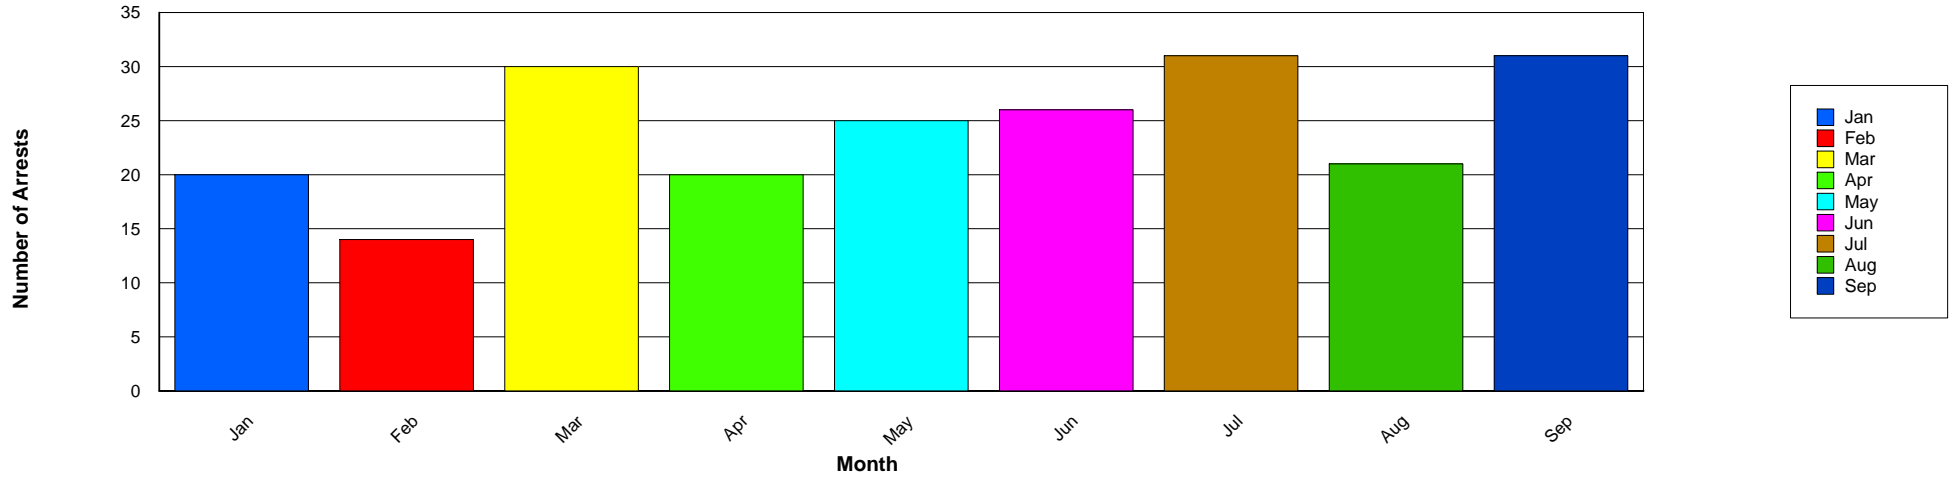

SIOUX COUNTY SHERIFF'S OFFICE

Monthly Comparison of Arrests

01/01/2017 thru 09/30/2017

Count of Arrest per Month

	Jan	Feb	Mar	Apr	May	Jun	Jul	Aug	Sep	Total
11D-Forcible Fondling	0	0	0	0	0	0	0	0	1	1
13A-Aggravated Assault	0	0	4	0	3	1	1	1	1	11
13B-Simple Assault	0	0	0	0	0	1	1	1	0	3
13C-Intimidation	1	0	3	1	1	0	0	1	0	7
220-Burglary/B&E	0	0	0	0	0	0	1	0	0	1
23H-Other Larceny	0	1	0	0	1	2	1	1	0	6
240-Motor Vehicle Theft	0	0	0	0	0	0	0	0	1	1
250-Counterfeit/Forgery	1	0	0	0	2	0	1	0	0	4
26A-Swindle/Confidence	0	0	0	0	1	0	0	0	0	1
35A-Drug/Narc Violation	1	0	2	2	2	3	3	1	6	20
370-Porno/Obscene Matl	1	0	0	0	0	0	0	0	0	1
520-Weapon Law Violation	0	0	0	1	0	0	0	0	0	1