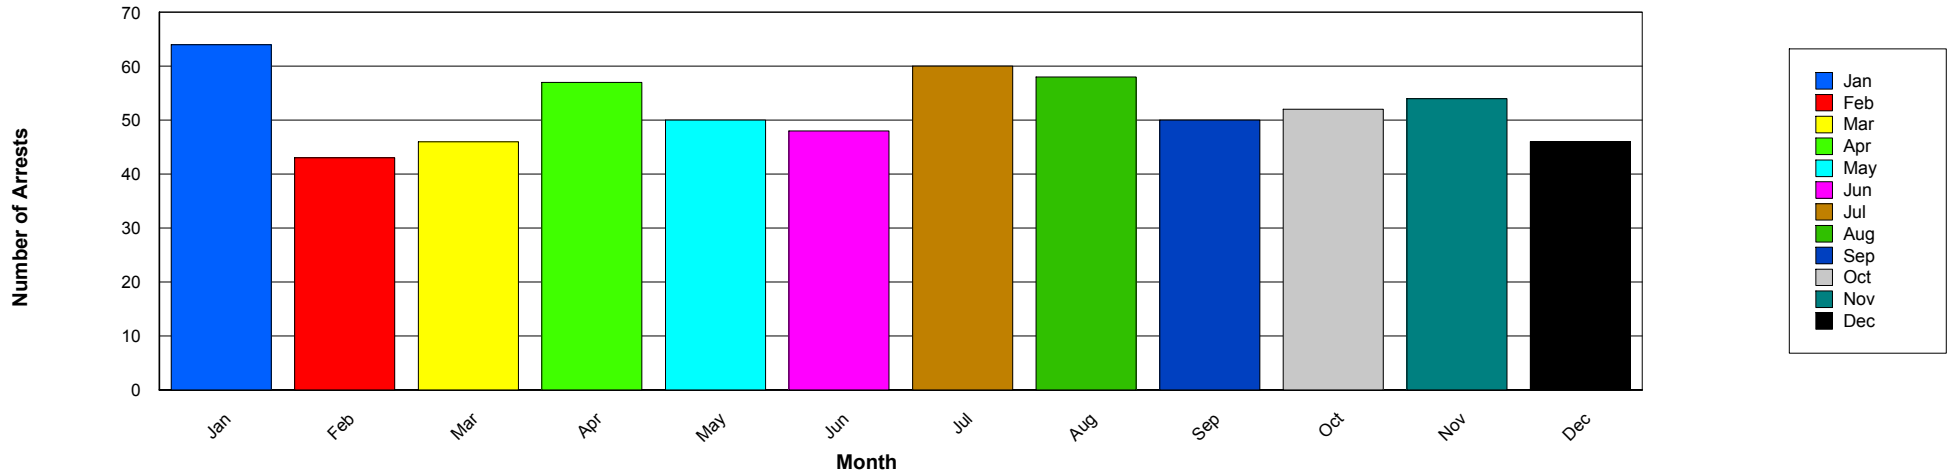

SIoux COUNTY SHERIFF'S OFFICE

Monthly Comparison of Arrests

01/01/2016 thru 12/31/2016

Count of Arrest per Month

	Jan	Feb	Mar	Apr	May	Jun	Jul	Aug	Sep	Oct	Nov	Dec	Total
-	1	0	0	0	0	0	0	0	0	0	0	0	1
120-Robbery	0	0	0	0	0	0	0	0	1	0	0	0	1
13A-Aggravated Assault	3	1	2	0	1	1	2	2	3	3	5	1	24
13C-Intimidation	1	2	3	6	4	4	6	6	2	2	4	3	43
220-Burglary/B&E	2	0	1	0	0	0	0	0	1	0	0	0	4
23H-Other Larceny	9	1	2	2	2	1	3	2	1	2	4	1	30
250-Counterfeit/Forgery	2	1	2	1	1	1	2	5	0	5	2	0	22
26A-Swindle/Confidence	1	0	0	0	0	0	0	0	0	0	0	0	1
26C-Impersonation Fraud	2	0	0	1	0	0	0	0	0	0	0	0	3
290-Vandalism	0	0	1	0	1	1	0	0	2	0	0	0	5
35A-Drug/Narc Violation	6	3	3	9	6	9	6	6	5	4	9	5	71
370-Porno/Obscene Matl	1	0	0	2	1	0	1	0	0	1	0	0	6
520-Weapon Law Violation	0	0	0	0	0	0	0	0	0	0	0	1	1

	Jan	Feb	Mar	Apr	May	Jun	Jul	Aug	Sep	Oct	Nov	Dec	Total
90C-Disorderly Conduct	0	0	1	0	1	0	0	0	0	0	1	0	3
90D-Drive Under Infl	8	4	5	12	7	8	10	7	15	10	8	7	101
90E-Drunkenness	0	2	0	2	3	3	1	3	1	3	1	2	21
90G-Liquor Law Violation	1	0	2	0	1	1	1	0	0	1	0	0	7
90Z-All Other Offenses	27	29	24	22	22	19	28	27	19	21	20	26	284
Total	64	43	46	57	50	48	60	58	50	52	54	46	628